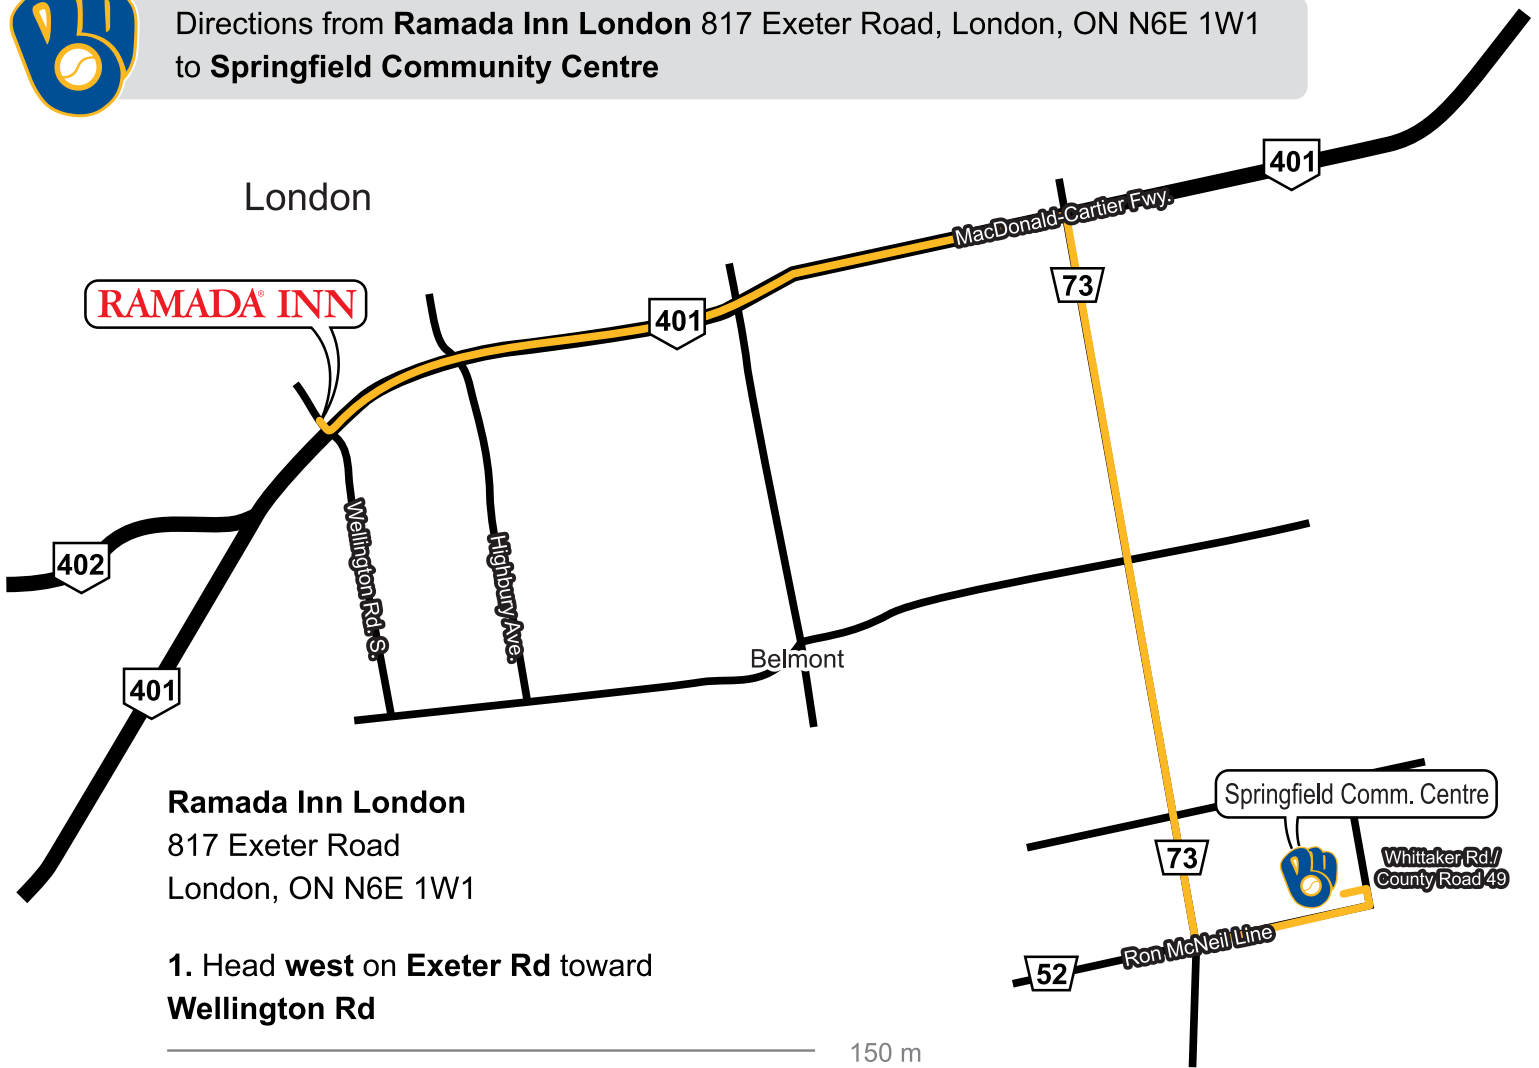

Directions from **Ramada Inn London** 817 Exeter Road, London, ON N6E 1W1 to **Springfield Community Centre**

Ramada Inn London

817 Exeter Road
London, ON N6E 1W1

1. Head **west** on **Exeter Rd** toward **Wellington Rd**

150 m

← 2. Take the 1st left onto **Wellington Rd S** (signs for **Wellington Road S**)

650 m

↑ 3. Merge onto **ON-401 E** via the ramp to **Toronto**

16.9 km

↘ 4. Take exit **203** for **County Road 73/Elgin Road** toward **Aylmer**

500 m

↗ 5. Turn right onto **Elgin Rd/County Road 73** (signs for **Elgin Road S**)
Continue to follow County Road 73

16.0 km

← 6. Turn left onto **Ron McNeil Line/County Road 52**

3.8 km

← 7. Turn left onto **Whittaker Rd/County Road 49** (signs for **Whittaker Road**)

260 m

8. Turn left into **Springfield Community Centre**